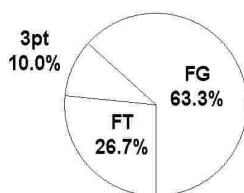

2005 AHSAA State Basketball Championships - TEAM SHOT CHART for the Weaver Bearcats
 Central - Hayneville Lions vs. Weaver Bearcats
 DATE: 03/02/2005 TIME: 5:30 SITE: BJCC

Shot Summary	M/A	%	PTS
3Pt FG	2/20	10.0%	6
2Pt FG	19/46	41.3%	38
Layups - L	1/2	50.0%	2
Layups - R	2/2	100.0%	4
Dunks	0/0	0.0%	0
Putbacks	0/0	0.0%	0
Overall Shooting	21/66	31.8%	44
Free Throws	16/29	55.2%	16
Total Points			60

Scoring Distribution

Scoring Locations

By Period	FG	FGA	FG%	3Pt	3PA	3P%	FT	FTA	FT%	PTS	ORB	DRB	TR	PF	AST	TO	BS	ST	P/S
1st Period	3	16	18.8	0	5	0.00	4	6	66.7	10	5	6	11	6	1	2	0	2	0.53
2nd Period	4	15	26.7	0	4	0.00	6	11	54.5	14	9	4	13	4	2	7	1	3	0.70
3rd Period	4	19	21.1	0	5	0.00	4	5	80.0	12	6	1	7	0	1	4	0	4	0.57
4th Period	10	16	62.5	2	6	33.3	2	7	28.6	24	2	7	9	9	0	2	1	2	1.26
Game	21	66	31.8	2	20	10.0	16	29	55.2	60	22	18	40	19	4	15	2	11	0.75

Scoring Breakdown

Scoring Range