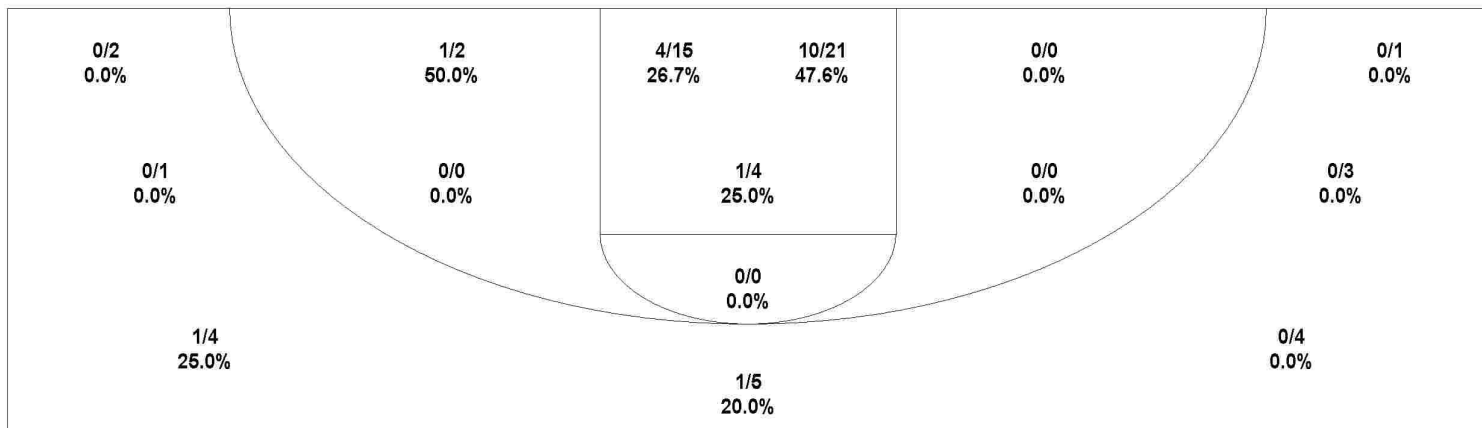

2005 AHSAA State Basketball Championships - TEAM SHOT CHART for the Weaver Bearcats
 Central - Hayneville Lions vs. Weaver Bearcats
 DATE: 03/02/2005 TIME: 5:30 SITE: BJCC

Shot Summary	M/A	%	PTS
3Pt FG	2/20	10.0%	6
2Pt FG	19/46	41.3%	38
Layups - L	1/2	50.0%	2
Layups - R	2/2	100.0%	4
Dunks	0/0	0.0%	0
Putbacks	0/0	0.0%	0
Overall Shooting	21/66	31.8%	44
Free Throws	16/29	55.2%	16
Total Points			60

Scoring Distribution

Scoring Locations

By Period	FG	FGA	FG%	3Pt	3PA	3P%	FT	FTA	FT%	PTS	ORB	DRB	TR	PF	AST	TO	BS	ST	P/S
1st Period	3	16	18.8	0	5	0.00	4	6	66.7	10	5	6	11	6	1	2	0	2	0.53
2nd Period	4	15	26.7	0	4	0.00	6	11	54.5	14	9	4	13	4	2	7	1	3	0.70
3rd Period	4	19	21.1	0	5	0.00	4	5	80.0	12	6	1	7	0	1	4	0	4	0.57
4th Period	10	16	62.5	2	6	33.3	2	7	28.6	24	2	7	9	9	0	2	1	2	1.26
Game	21	66	31.8	2	20	10.0	16	29	55.2	60	22	18	40	19	4	15	2	11	0.75

Scoring Breakdown

Scoring Range